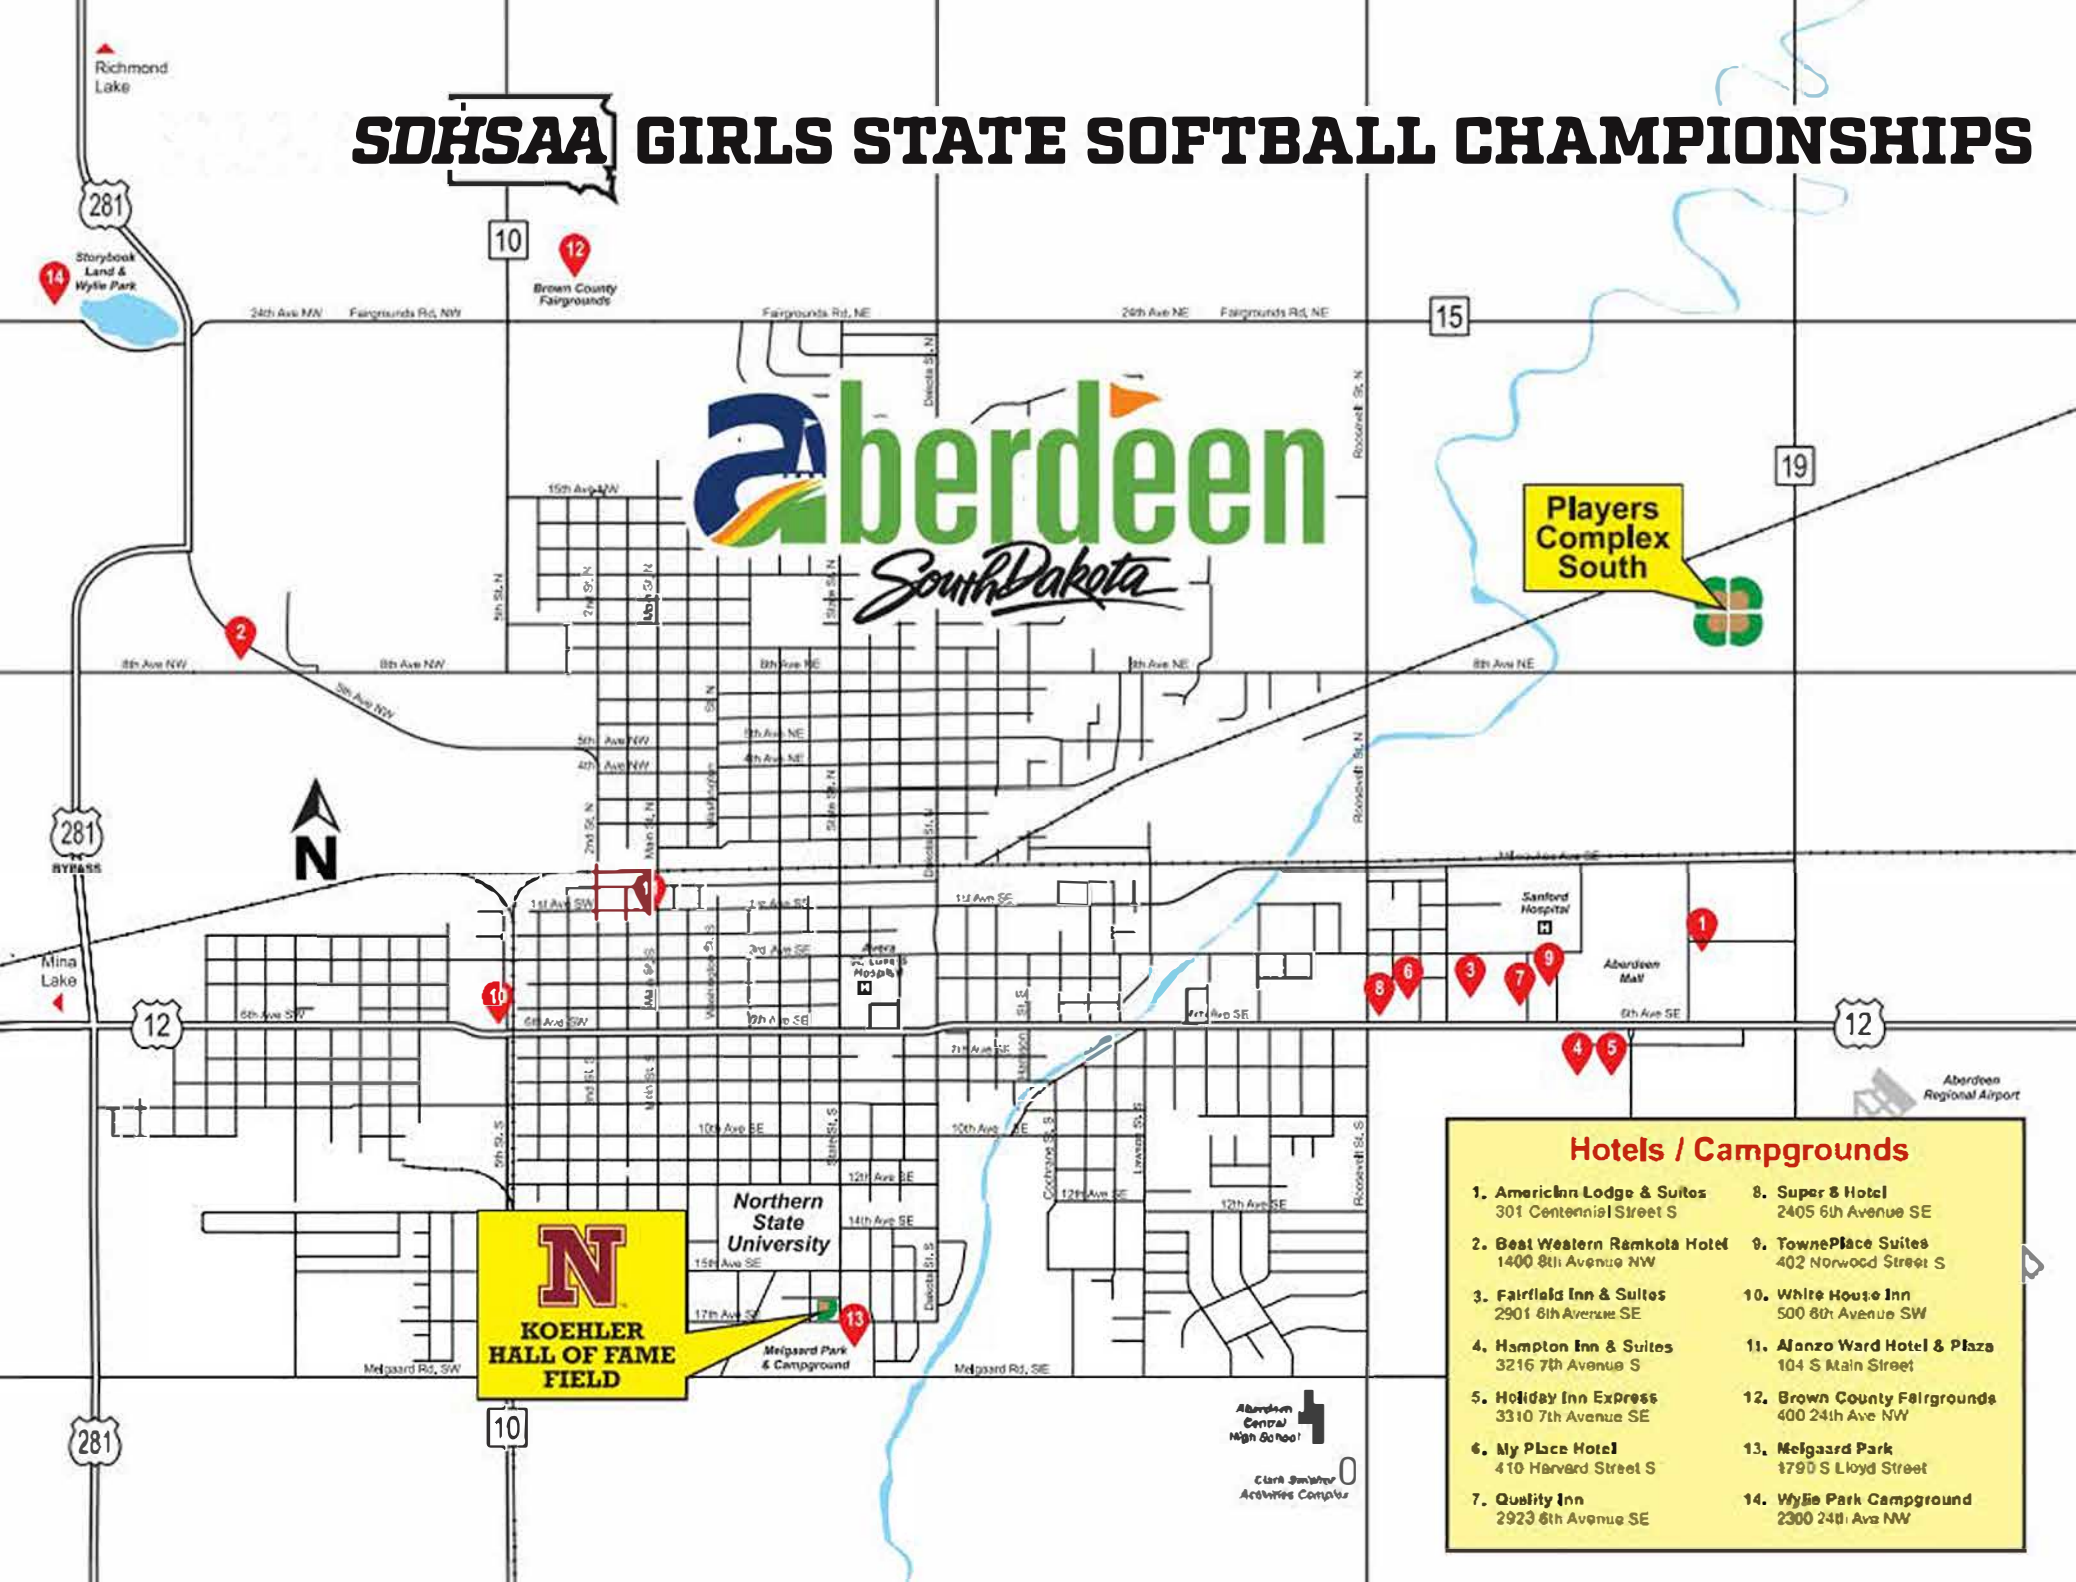

SDHSAA GIRLS STATE SOFTBALL CHAMPIONSHIPS

Players Complex South

N
KOEHLER HALL OF FAME FIELD

- Hotels / Campgrounds**
- | | |
|---|--|
| 1. AmericInn Lodge & Suites
301 Centennial Street S | 8. Super 8 Hotel
2405 6th Avenue SE |
| 2. Best Western Ramkota Hotel
1400 8th Avenue NW | 9. TownePlace Suites
402 Norwood Street S |
| 3. Fairfield Inn & Suites
2901 8th Avenue SE | 10. White House Inn
500 8th Avenue SW |
| 4. Hampton Inn & Suites
3216 7th Avenue S | 11. Alonzo Ward Hotel & Plaza
104 S Main Street |
| 5. Holiday Inn Express
3310 7th Avenue SE | 12. Brown County Fairgrounds
400 24th Ave NW |
| 6. My Place Hotel
410 Harvard Street S | 13. Melgaard Park & Campground
1790 S Lloyd Street |
| 7. Quality Inn
2923 6th Avenue SE | 14. Wylie Park Campground
2300 24th Ave NW |

Aberdeen Central High School
Clara Swisher Activities Complex

aberdeen
South Dakota

Northern State University

Melgaard Park & Campground

Sanford Hospital

Aberdeen Mall

Aberdeen Regional Airport

Richmond Lake

Storybook Land & Wylie Park

Mina Lake

**Bus parking lane
beside FB stadium**

**Buses enter from 17th street.
Drop off at Koehler Field**

SOUTHERN

**GAMEDAY
AND OVERFLOW
PARKING**

State St.

State St.